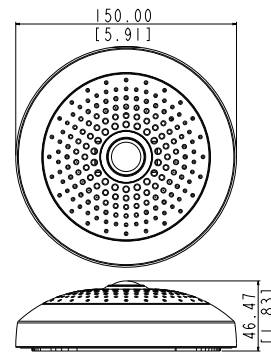

## 10MP Indoor Fisheye Dome with D/N, Basic WDR, Fixed Lens

- 10 Megapixel
- Day & Night
- Hemispheric Fisheye Lens with f1.37mm / F2.0
- Basic WDR (70 dB)
- 6 fps at 3648 x 2736

### PHOTO INDICATION

- |                          |                      |
|--------------------------|----------------------|
| ① Ethernet Port          | ⑤ Audio output       |
| ② Power LED              | ⑥ Memory Card Slot   |
| ③ Digital Input & Output | ⑦ DC 12V Power Input |
| ④ Audio Input            | ⑧ Reset Button       |

### DIMENSION DIAGRAM

Unit: mm [inch]