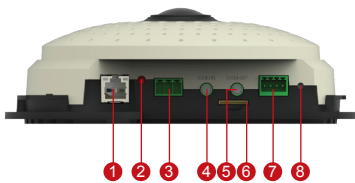

## 10MP Indoor Fisheye Dome with D/N, Basic WDR, Fixed Lens

- 10 Megapixel
- Day & Night
- Hemispheric Fisheye Lens with f1.37mm / F2.0
- Basic WDR (70 dB)
- 6 fps at 3648 x 2736

### PHOTO INDICATION

- |                          |                      |
|--------------------------|----------------------|
| ① Ethernet Port          | ⑤ Audio output       |
| ② Power LED              | ⑥ Memory Card Slot   |
| ③ Digital Input & Output | ⑦ DC 12V Power Input |
| ④ Audio Input            | ⑧ Reset Button       |

**• Interface**

Digital Input	1, Terminal block
Digital Output	1, Terminal block
Local Storage	MicroSDHC/MicroSDXC memory card slot (card not included)

**• General**

Power Source / Consumption	PoE Class 2 (IEEE 802.3af) / 4 W DC 12V / 3.4 W
Weight	342 g (0.75 lb)
Dimensions (Ø x H)	150mm x 47mm (5.91" x 1.83")
Mount Type	Surface, Pendant, Wall, Corner, Pole, Flush, Gang box
Starting Temperature	-10 °C - 50°C (14°F - 122°F)
Operating Temperature	-10 °C - 50°C (14°F - 122°F)
Operating Humidity	10% ~ 85% RH
Approvals	CE (EN 55022 Class B, EN 55024), FCC (Part15 Subpart B Class B)