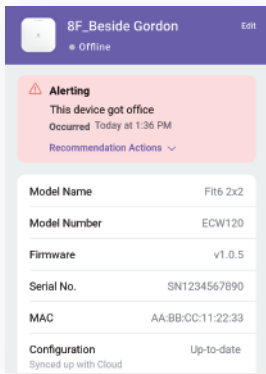

Step 1

Power the Device

Step 2

Connect Internet

Step 3

Scan to Get Onboard

Quickly Create Secure Guest and Employee Wi-Fi Networks

The solution allows you to establish separate, secure Wi-Fi networks for different users. You can create one network for your team, ensuring secure access to business resources, and another distinct network for your guests, providing them with internet access while keeping your business data secure.

Personalize Captive Portals for Wi-Fi Networks

It even offers the ability to create customized captive portals, a user-friendly feature for user authentication. This means you can design unique login pages that reflect your brand, all while ensuring secure access to your network, effortlessly.

Effortless Monitoring

The EnGenius Fit keeps you informed with real-time updates and alerts on device performance and traffic, ensuring proactive network management.

Locate the device with alerts and take action accordingly.

Find the most usage AP and Wi-Fi Network

Stay Informed with Device Status and Alerts

It provides real-time updates on device performance and network traffic, facilitating efficient monitoring and management of your network. With instant alerts, you're always in the loop about any changes or issues, ensuring proactive network management.