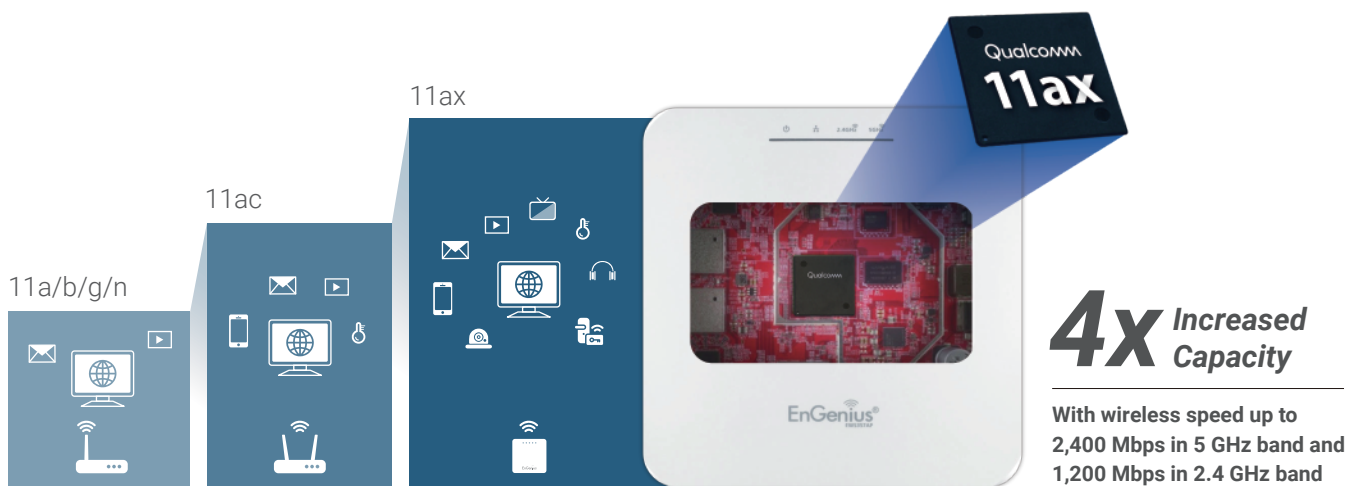

FitController is an ideal solution for businesses that prioritize data security, autonomy, and privacy.

- Plug-and-play setup into PoE Ethernet switch, no extra downloads or training.
- Quick-scan for fast device registration and configuration.
- Manages up to 100 EnGenius Fit devices.
- Hierarchy view for efficient network organization.
- Network health view for thorough network analysis.
- Multi-tenant user login for enhanced security.
- Two-factor device authentication for network integrity.
- Supports up to 50 networks.
- Built-in Quad-Core CPU.
- Micro SD slot for extra backup.
- Power options: 802.3af or DC12/1A input.

Next-Generation Wi-Fi Featuring Higher Capacity, Greater Efficiency, and Improved Performance

The Game Changing Product - 11ax Access Points

802.11ax (Wi-Fi 6) technology improves upon real-world deployment of 802.11ac. As the next-generation Wi-Fi, 802.11ax brings speed improvements along with greater stability and efficiency in wireless connections.