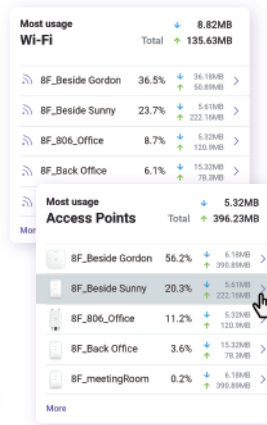

Effortless Monitoring

The EnGenius Fit keeps you informed with real-time updates and alerts on device performance and traffic, ensuring proactive network management.

Locate the device with alerts and take action accordingly.

Find the most usage AP and Wi-Fi Network

Stay Informed with Device Status and Alerts

It provides real-time updates on device performance and network traffic, facilitating efficient monitoring and management of your network. With instant alerts, you're always in the loop about any changes or issues, ensuring proactive network management.