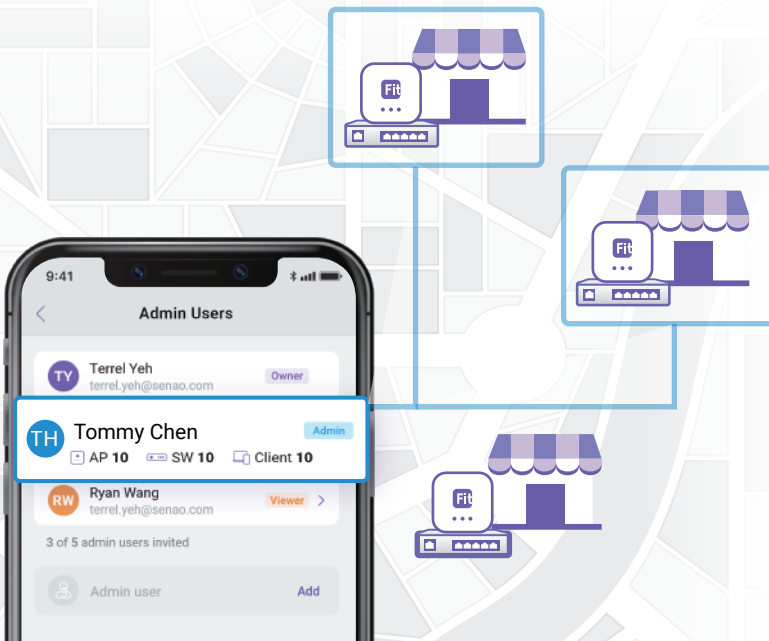

User Delegation for Multi-location Management

It offers the convenience of managing multiple networks across various locations from a single interface. As your business evolves, it provides the flexibility to delegate network management privileges, adapting to your changing needs and ensuring efficient network operations.