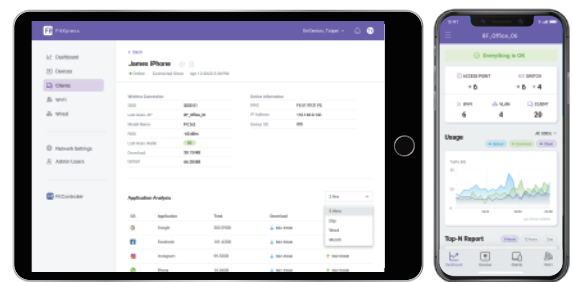

Effortlessly Manage Your Network Anywhere, Anytime

EnGenius FitXpress

Cloud-Based Network Management for Small Businesses, Now on Mobile and Web

FitXpress is a cloud-based network management solution designed for small businesses, home offices, and neighborhood stores. It offers secure, on-the-go management for all EnGenius Fit device models through its user-friendly mobile app and web interface. Enjoy easy Wi-Fi setups, intuitive device management, and handy troubleshooting tools.

FitXpress simplifies remote management for multiple locations and makes network management delegation effortless. Whether you're managing a small business or a chain of stores, FitXpress provides a comprehensive platform for deploying, configuring, monitoring, and troubleshooting your EnGenius network. Experience the convenience of network management at your fingertips with FitXpress.

Web Portal

Mobile App

Download App