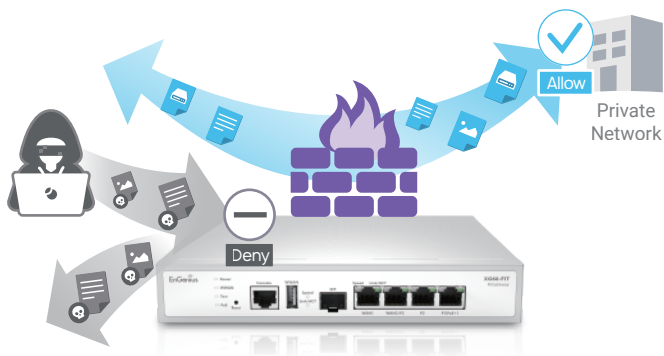

Dedicated Voice VLANs for Better VoIP Quality

EnGenius' Switch Extender features Voice VLAN, prioritizing voice traffic to ensure clear and uninterrupted communication. This dedicated VLAN improves call quality and reliability, making it ideal for VoIP applications in business environments.

FitXpress Cloud-Managed VPN Router

Enhancing Business Connectivity and Protection

Simplified Secure Connection Across Multiple Sites

The EnGenius FitXpress Cloud-Managed VPN Router simplifies remote work and communication for small businesses with its site-to-site and client VPN. It eliminates the complexities of traditional VPN configurations, enabling secure and private connections with ease.

Seamless Connectivity with Self-healing Auto VPN

Our self-healing auto VPN feature ensures a seamless connection by automatically updating VPN parameters to all peers. It effortlessly adapts to changes in WAN IP addresses or forwarding ports, guaranteeing that your connection remains secure and uninterrupted.

Robust Protection with High-throughput Stateful Firewall

This system ensures robust protection with its high-throughput stateful firewall. By enforcing comprehensive security policies, it acts as a protective barrier, diligently safeguarding your sensitive data from any potential external threats or unauthorized access attempts.