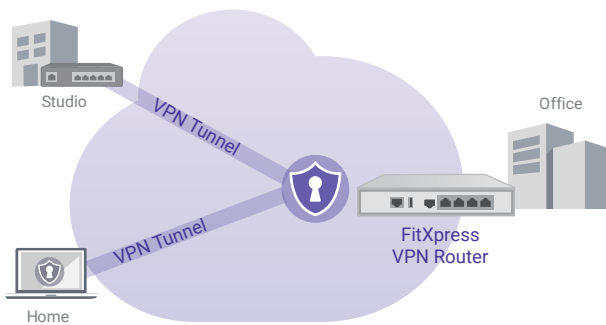

SFP-Driven Network Coverage Expansion

Featuring an SFP interface, EnGenius' Switch Extender surpasses the RJ45's 100-meter data transmission limit, ensuring enhanced network performance and broader coverage. This makes it suitable for diverse use cases in network extension beyond 100 meters, such as FTTx last-mile applications.

Dedicated Voice VLANs for Better VoIP Quality

EnGenius' Switch Extender features Voice VLAN, prioritizing voice traffic to ensure clear and uninterrupted communication. This dedicated VLAN improves call quality and reliability, making it ideal for VoIP applications in business environments.

FitXpress Cloud-Managed VPN Router

Enhancing Business Connectivity and Protection

Simplified Secure Connection Across Multiple Sites

The EnGenius FitXpress Cloud-Managed VPN Router simplifies remote work and communication for small businesses with its site-to-site and client VPN. It eliminates the complexities of traditional VPN configurations, enabling secure and private connections with ease.

Seamless Connectivity with Self-healing Auto VPN

Our self-healing auto VPN feature ensures a seamless connection by automatically updating VPN parameters to all peers. It effortlessly adapts to changes in WAN IP addresses or forwarding ports, guaranteeing that your connection remains secure and uninterrupted.