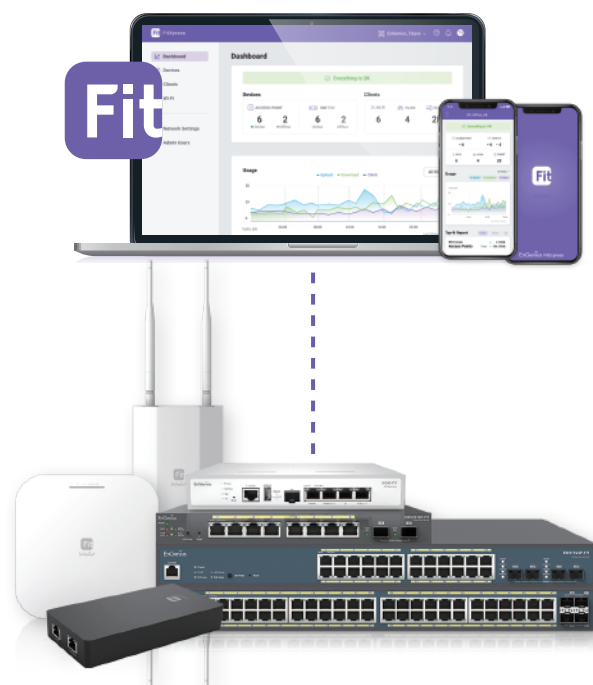

Block from all SSIDs

Reset all

Comprehensive Management

The EnGenius Fit enables efficient management of multiple networks across various locations from one interface. It allows flexible delegation of network management privileges and is fully compatible with all EnGenius Fit hardware.

Total Control over All EnGenius Fit Hardware Series

All EnGenius Fit hardware series can be effortlessly managed through the EnGenius Fit management platform. Its comprehensive capabilities ensure that every piece of hardware is efficiently integrated and managed, providing a cohesive and reliable network solution for your business.