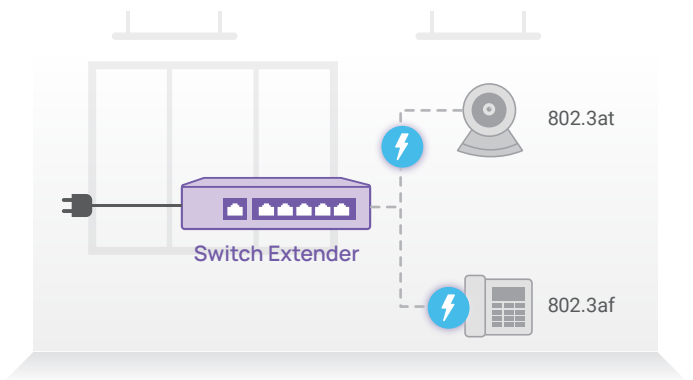

Easy Powering Up to 60W

EnGenius' Switch Extender efficiently powers connected devices by providing both power and data over a single Ethernet cable, eliminating the need to rely on power outlet locations. With its PSE output capability, it can deliver up to 60W of power, supplying each device with the precise wattage needed for optimal performance.