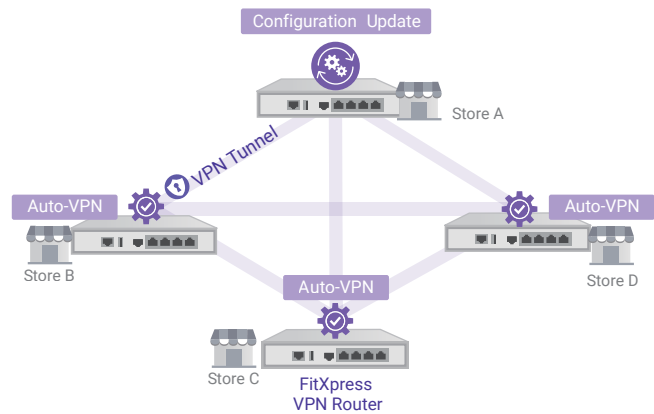

Dedicated Voice VLANs for Better VoIP Quality

EnGenius' Switch Extender features Voice VLAN, prioritizing voice traffic to ensure clear and uninterrupted communication. This dedicated VLAN improves call quality and reliability, making it ideal for VoIP applications in business environments.

FitXpress Cloud-Managed VPN Router

Enhancing Business Connectivity and Protection

Simplified Secure Connection Across Multiple Sites

The EnGenius FitXpress Cloud-Managed VPN Router simplifies remote work and communication for small businesses with its site-to-site and client VPN. It eliminates the complexities of traditional VPN configurations, enabling secure and private connections with ease.

Seamless Connectivity with Self-healing Auto VPN

Our self-healing auto VPN feature ensures a seamless connection by automatically updating VPN parameters to all peers. It effortlessly adapts to changes in WAN IP addresses or forwarding ports, guaranteeing that your connection remains secure and uninterrupted.

Robust Protection with High-throughput Stateful Firewall

This system ensures robust protection with its high-throughput stateful firewall. By enforcing comprehensive security policies, it acts as a protective barrier, diligently safeguarding your sensitive data from any potential external threats or unauthorized access attempts.