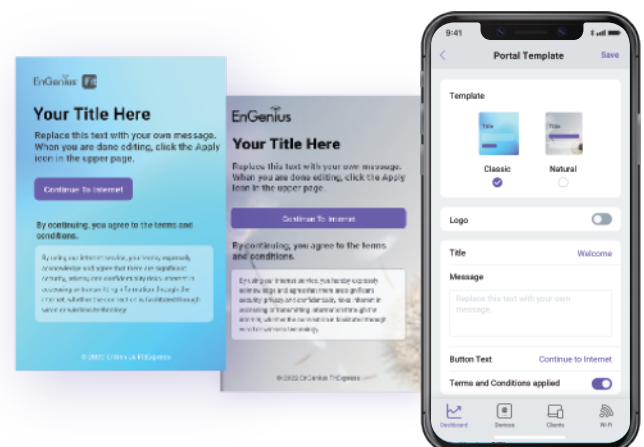

FitXpress VPN Router

Easy Onboarding

The EnGenius Fit simplifies device onboarding with a three-step process. It enables distinct, secure Wi-Fi networks and allows customized captive portals, making network management seamless and efficient.

Step 1

Power the Device

Step 2

Connect Internet

Step 3

Scan to Get Onboard

Quickly Create Secure Guest and Employee Wi-Fi Networks

The solution allows you to establish separate, secure Wi-Fi networks for different users. You can create one network for your team, ensuring secure access to business resources, and another distinct network for your guests, providing them with internet access while keeping your business data secure.

Personalize Captive Portals for Wi-Fi Networks

It even offers the ability to create customized captive portals, a user-friendly feature for user authentication. This means you can design unique login pages that reflect your brand, all while ensuring secure access to your network, effortlessly.