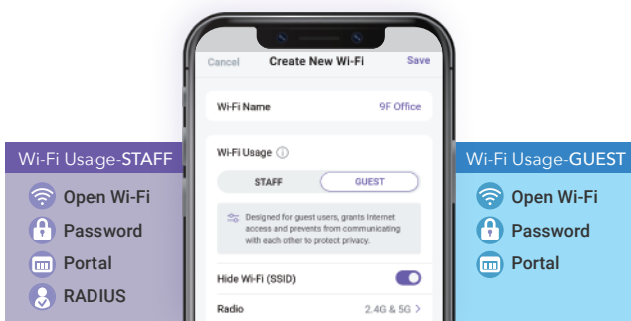

FitXpress VPN Router

Easy Onboarding

The EnGenius Fit simplifies device onboarding with a three-step process. It enables distinct, secure Wi-Fi networks and allows customized captive portals, making network management seamless and efficient.

Step 1

Power the Device

Step 2

Connect Internet

Step 3

Scan to Get Onboard

Quickly Create Secure Guest and Employee Wi-Fi Networks

The solution allows you to establish separate, secure Wi-Fi networks for different users. You can create one network for your team, ensuring secure access to business resources, and another distinct network for your guests, providing them with internet access while keeping your business data secure.

Personalize Captive Portals for Wi-Fi Networks

It even offers the ability to create customized captive portals, a user-friendly feature for user authentication. This means you can design unique login pages that reflect your brand, all while ensuring secure access to your network, effortlessly.