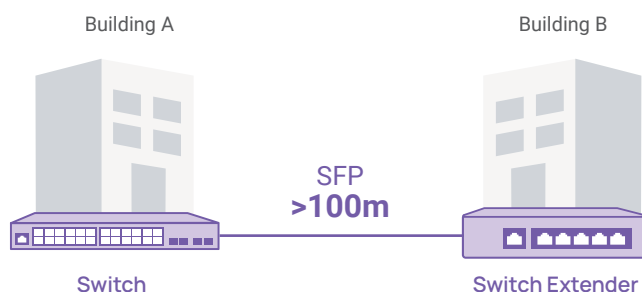

SFP-Driven Network Coverage Expansion

Featuring an SFP interface, EnGenius' Switch Extender surpasses the RJ45's 100-meter data transmission limit, ensuring enhanced network performance and broader coverage. This makes it suitable for diverse use cases in network extension beyond 100 meters, such as FTTx last-mile applications.