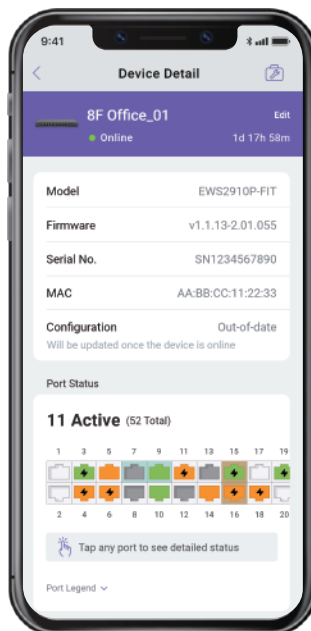

Effortless Monitoring

The EnGenius Fit keeps you informed with real-time updates and alerts on device performance and traffic, ensuring proactive network management.

Locate the device with alerts and take action accordingly.

Find the most usage AP and Wi-Fi Network

Stay Informed with Device Status and Alerts

It provides real-time updates on device performance and network traffic, facilitating efficient monitoring and management of your network. With instant alerts, you're always in the loop about any changes or issues, ensuring proactive network management.

Detailed Device Info at Your Fingertips

You can view comprehensive data and the current status of any specific device with ease. Its user-friendly interface provides comprehensive device data at a glance, simplifying the monitoring and management of individual devices within your network.

Troubleshooting Made Easy

The EnGenius Fit simplifies troubleshooting with visual diagnostic tools, enabling quick issue resolution. It also enhances network safety by swiftly identifying and blocking suspicious clients.