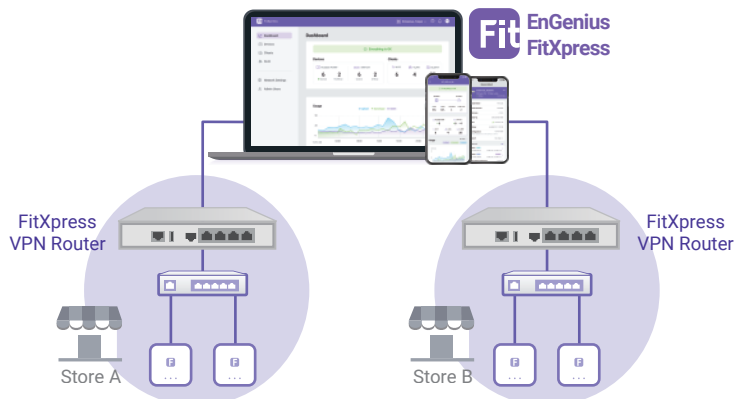

FitXpress Cloud-Managed VPN Router

Enhancing Business Connectivity and Protection

Simplified Secure Connection Across Multiple Sites

The EnGenius FitXpress Cloud-Managed VPN Router simplifies remote work and communication for small businesses with its site-to-site and client VPN. It eliminates the complexities of traditional VPN configurations, enabling secure and private connections with ease.

Seamless Connectivity with Self-healing Auto VPN

Our self-healing auto VPN feature ensures a seamless connection by automatically updating VPN parameters to all peers. It effortlessly adapts to changes in WAN IP addresses or forwarding ports, guaranteeing that your connection remains secure and uninterrupted.

Robust Protection with High-throughput Stateful Firewall

This system ensures robust protection with its high-throughput stateful firewall. By enforcing comprehensive security policies, it acts as a protective barrier, diligently safeguarding your sensitive data from any potential external threats or unauthorized access attempts.

Streamlined Network Control with Unified Cloud-Management

Maximize network management with EnGenius Fit's unified cloud platform - FitXpress. It integrates security Cloud-Managed VPN Router, access points, and switches, providing full network control. Its centralized, intuitive interface simplifies infrastructure management, ensuring easy and efficient administration.