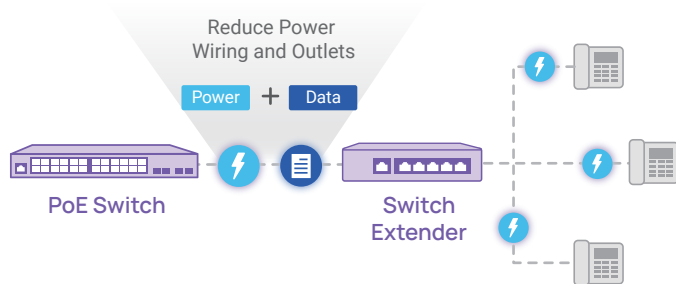

5G Complement

Environment : **Indoor Spaces**

EnGenius Wi-Fi 6 and 5G can provide more smart applications with higher data rates and increased capacity. Wi-Fi 6 is ideal for indoor or high-density areas, while 5G is optimized for outdoor mobile communications.

EnGenius Fit Wi-Fi 6 Access Points

Wi-Fi 6 (11ax)	Indoor AP				Outdoor AP
					
Model Number	EWS357-FIT	EWS377-FIT	EWS356-FIT	EWS276-FIT	EWS850-FIT
Access Points	Fit6 2x2	Fit6 4x4	Fit6 2x2 Lite	Fit6 4x4 Lite	Fit6 2x2 Outdoor
Wi-Fi Standard	802.11ax	802.11ax	802.11ax	802.11ax	802.11ax
2.4GHz Speed	574 Mbps	1,148 Mbps	574 Mbps	1,148 Mbps	574 Mbps
5GHz Speed	1,200 Mbps	2,400 Mbps	2,400 Mbps	2,400 Mbps	1,200 Mbps
PoE Standard	802.3af/at	802.3at	802.3af	802.3at	802.3af/at

Switch Extenders

Simplifying and Optimizing Network Extension

Simplified Cabling for Network Extension

EnGenius' Switch Extender simplifies and optimizes network extension with minimized cabling and efficient power delivery. Simply connect your devices to the extender and run a single cable from it to your main network switch or router—no need to connect each device individually to the network switch.