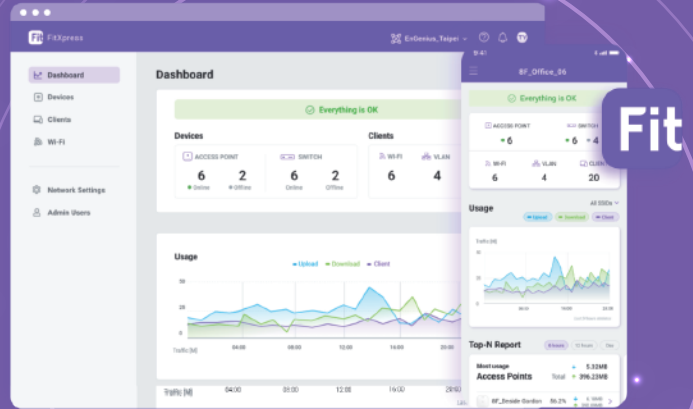

FitXpress VPN Router

Easy Onboarding

The EnGenius Fit simplifies device onboarding with a three-step process. It enables distinct, secure Wi-Fi networks and allows customized captive portals, making network management seamless and efficient.

Step 1

Power the Device

Step 2

Connect Internet

Step 3

Scan to Get Onboard

Quickly Create Secure Guest and Employee Wi-Fi Networks

The solution allows you to establish separate, secure Wi-Fi networks for different users. You can create one network for your team, ensuring secure access to business resources, and another distinct network for your guests, providing them with internet access while keeping your business data secure.

Personalize Captive Portals for Wi-Fi Networks

It even offers the ability to create customized captive portals, a user-friendly feature for user authentication. This means you can design unique login pages that reflect your brand, all while ensuring secure access to your network, effortlessly.

Effortless Monitoring

The EnGenius Fit keeps you informed with real-time updates and alerts on device performance and traffic, ensuring proactive network management.

Locate the device with alerts and take action accordingly.