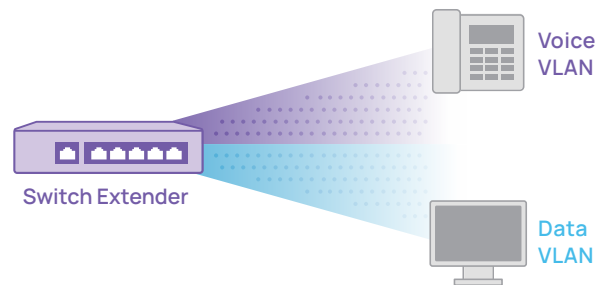

Dedicated Voice VLANs for Better VoIP Quality

EnGenius' Switch Extender features Voice VLAN, prioritizing voice traffic to ensure clear and uninterrupted communication. This dedicated VLAN improves call quality and reliability, making it ideal for VoIP applications in business environments.