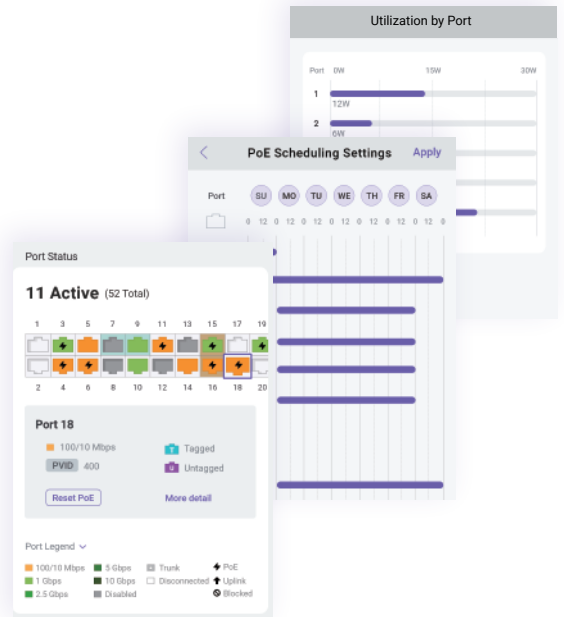

Effortless Monitoring

The EnGenius Fit keeps you informed with real-time updates and alerts on device performance and traffic, ensuring proactive network management.

Locate the device with alerts and take action accordingly.

Find the most usage AP and Wi-Fi Network

Stay Informed with Device Status and Alerts

It provides real-time updates on device performance and network traffic, facilitating efficient monitoring and management of your network. With instant alerts, you're always in the loop about any changes or issues, ensuring proactive network management.

Detailed Device Info at Your Fingertips

You can view comprehensive data and the current status of any specific device with ease. Its user-friendly interface provides comprehensive device data at a glance, simplifying the monitoring and management of individual devices within your network.

Troubleshooting Made Easy

The EnGenius Fit simplifies troubleshooting with visual diagnostic tools, enabling quick issue resolution. It also enhances network safety by swiftly identifying and blocking suspicious clients.