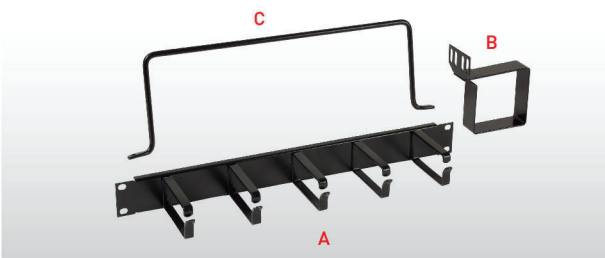

G7-06002 (A)

- Cable Management Panel, 1U

G7-06004 (B)

- Vertical Management Ring

G7-06006 (C)

- Cable Back Support Bar