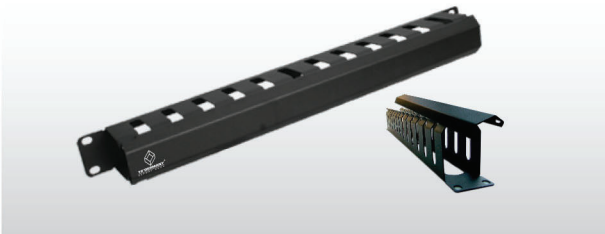

G7-06003

- Cable Management Panel with Cover, 1U
- *Available Cable Management Panel with Cover, 2U