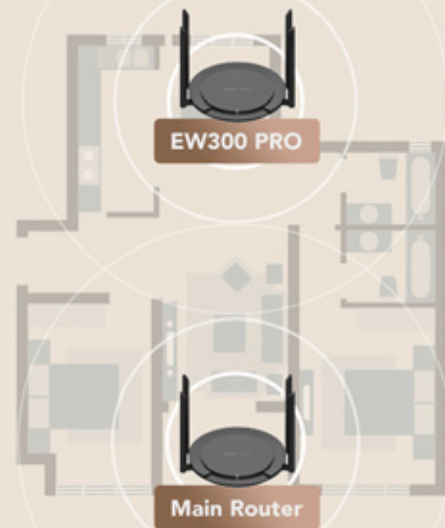

Highlight Features

WISP & Repeater Mode Supported

Newly-added WISP & Repeater mode can amplify Wi-Fi signals to wider range.
Enjoy whole-room WiFi coverage and lag free network.

WISP Mode

Repeater Mode

Easy Configuration, Easy Life

Newbie-friendly configuration,
connect to the internet by a few clicks.

Highlight Features

The smartphone screen shows the Reyee Router App interface under the heading "Scenario". It features several control cards: "Parental Control" (2 device(s) online; 1 in control), "Guest Wi-Fi" (1 device(s), Open to all guests), "Eco Mode" (Enabled), "Smart Home" (1 device(s)), "XPress" (Disabled), and "Blacklist" (Disabled).