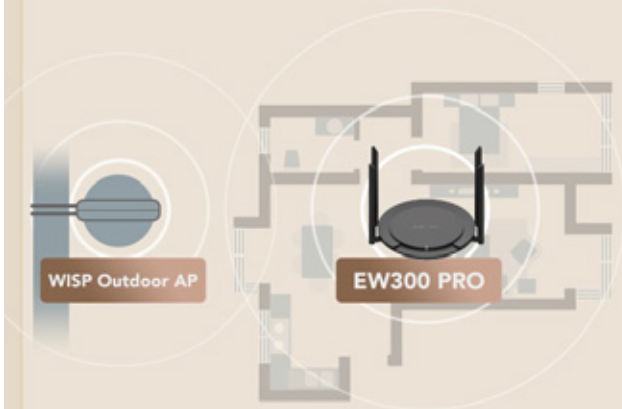

Highlight Features

WISP & Repeater Mode Supported

Newly-added WISP & Repeater mode can amplify Wi-Fi signals to wider range.
Enjoy whole-room WiFi coverage and lag free network.

WISP Mode