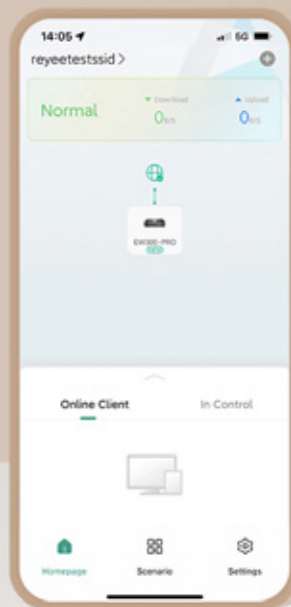

High Performing Wi-Fi 4 Home Router

Smart choice for your cozy family.
Best solution to fully utilize your Megabit bandwidth.

4 Megabit Ethernet ports

300Mbps

802.11n

Stronger Signal than the Average

Equipped with signal amplifiers (FEM),
four 5dBi omnidirectional antennas guarantee you efficient and stable connections.

Highlight Features

WISP & Repeater Mode Supported

Newly-added WISP & Repeater mode can amplify Wi-Fi signals to wider range.
Enjoy whole-room WiFi coverage and lag free network.

WISP Mode

Repeater Mode

Easy Configuration, Easy Life

Newbie-friendly configuration,
connect to the internet by a few clicks.

Highlight Features

The smartphone screen shows the Reyee Router App interface under the heading "Scenario". It features several control cards: "Parental Control" (2 device(s) online; 1 in control), "Guest Wi-Fi" (1 device(s), Open to all guests), "Eco Mode" (Enabled), "Smart Home" (1 device(s)), "XPress" (Disabled), and "Blacklist" (Disabled).

Take Control of Your Home Network at Fingertips

Set up your home network in **Reyee Router App** in two minutes. More **Life-time Free** functions are waiting for you to Explore, Experience, Expect.

Remote Management Parental Control Guest Wi-Fi