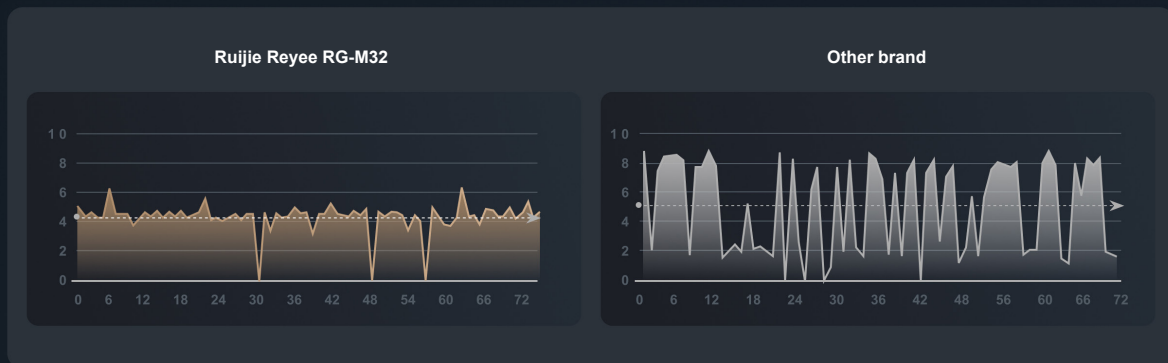

RG-M32 3200M Wi-Fi 6 Dual-band Gigabit Mesh* Router

DATASHEET

Highlights

- An unprecedented wireless experience with Wi-Fi 6
- Strong signal received, feels like “wall-less”
- Born for multi-user, support up to 192 terminals
- Exclusive ReYee Mesh provides full space coverage Wi-Fi solution
- Smart signal indicator, find the best spot to place a sub-router
- Take control of your home network at your fingertips

Highlight Features

TEST REPORT

RG-M32

Mesh More Cover All

- 4 Internal Dual-band Antennas
- 3200M Dual-band
- 802.11ax

Supported by 4x4 Enterprise Level Chipset Enjoy Better Stability under Heavy Load

Tolly proofs that RG-M32 demonstrates more stable network performance at multiple connections.

Source: Tolly Test Report #221149 Nov. 2021

Rocket Speed, Can't Wait

Equipped with Wi-Fi 6 technology like OFDMA, 1024 QAM, and the latest 802.11ax standard, RG-M32 reaches ultra fast speed, 3200Mbps, enhancing the overall networking experience for users.

Signal Visualization

Smart signal indicator guides you to find the best spot.

Mesh by One-click

You can click the Reyee Mesh button to complete pairing multiple devices with zero configuration.

Seamless Roaming, Full Space Coverage Wi-Fi Solutions