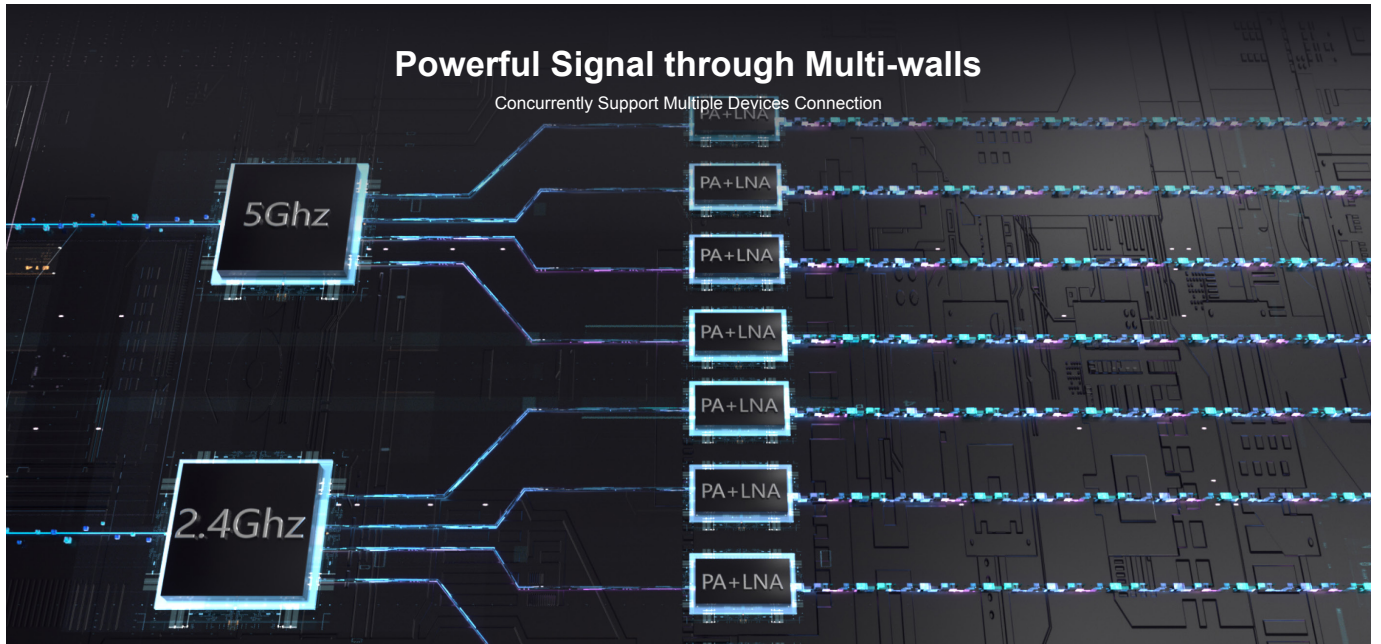

Source: Tolly Test Report #221149 Nov. 2021

Rocket Speed, Can't Wait

Equipped with Wi-Fi 6 technology like OFDMA, 1024 QAM, and the latest 802.11ax standard, RG-M32 reaches ultra fast speed, 3200Mbps, enhancing the overall networking experience for users.

Wireless Rate under Real Test

2.4GHz

RG-M32

90% higher

Other brand 3000M product

* The data is supported by Tolly Test under the laboratory condition.

Ruijie | Reyee

Highlight Features

Signal Visualization

Smart signal indicator guides you to find the best spot.

Mesh by One-click

You can click the Reyee Mesh button to complete pairing multiple devices with zero configuration.

Seamless Roaming, Full Space Coverage Wi-Fi Solutions

Amazed by **Reyee Mesh**

Highlight Features

The smartphone screen shows the Reyee Router App interface. At the top, it displays the time 17:49, signal strength, 5G, and battery level. The main screen is titled "Scenario" and lists several features: